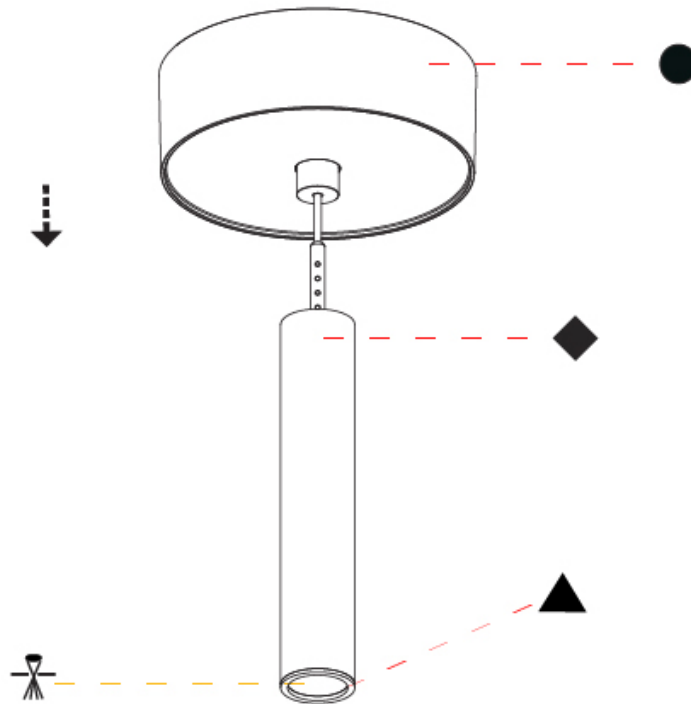

Shape: Cylinder
 Diameter (mm): 28
 Diameter (in): 1 1/8
 Height (mm): 150
 Height (in): 11 13/16
 Max. Overall Height (mm): 2150
 Max. Overall Height (in): 84 5/8
 Light Distribution: Downlight
 Weight (kg): 0.422
 Weight (lbs): 0.93
 Diffuser: Shine Ring - Opal / Yellow / Orange / Red / Blue / Green
 Fixture Finish: SSR / BKV / CWI / CRY / HAB / UFT / ITA / RUA / FTG / MYG / LOD / PUS / FRO / FUP / KIA / POP / BLS / SPG / MEY / GOH / GUM / CHC / COM / ABZ / JAG / OBR / MOS / ROR
 Fixture Material: Aluminum
 Cable Details: 2000mm or 4000mm Cable - Color 01 to 10

OPTICAL

Optic°: 24 / 32 / 58

RATINGS AND CERTIFICATIONS

Certified By: Certified for North American Standards
 IP rating: IP20

HANGOVER PLUG SHINE MONOPOINT SURFACE CANOPY SUSPENSION

A30847-

PROJECT
TYPE
SPECIFIER
QUANTITY
DATE

A

HANGOVER PLUG SHINE MONOPOINT SURFACE CANOPY SUSPENSION

A30848-

base number Color Finishes Finishes Finishes Lens Shine Ring Cable
 Temperature (Diamond) (Triangle) (Circle) Options

- To build a product code in our configurator select the specify button on the base model # product page
- To build a manual product code on this datasheet choose from the options listed below in blue font and add the suffix to the base model #

Shape: Cylinder
 Diameter (mm): 28
 Diameter (in): 1 1/8
 Height (mm): 300
 Height (in): 11 13/16
 Max. Overall Height (mm): 2300
 Max. Overall Height (in): 90 7/16
 Light Distribution: Downlight
 Weight (kg): 0.63
 Weight (lbs): 1.39
 Diffuser: Shine Ring - Opal / Yellow / Orange / Red / Blue / Green
 Fixture Finish: SSR / BKV / CWI / CRY / HAB / UFT / ITA / RUA / FTG / MYG / LOD / PUS / FRO / FUP / KIA / POP / BLS / SPG / MEY / GOH / GUM / CHC / COM / ABZ / JAG / OBR / MOS / ROR
 Fixture Material: Aluminum
 Cable Details: 2000mm or 4000mm Black Cable